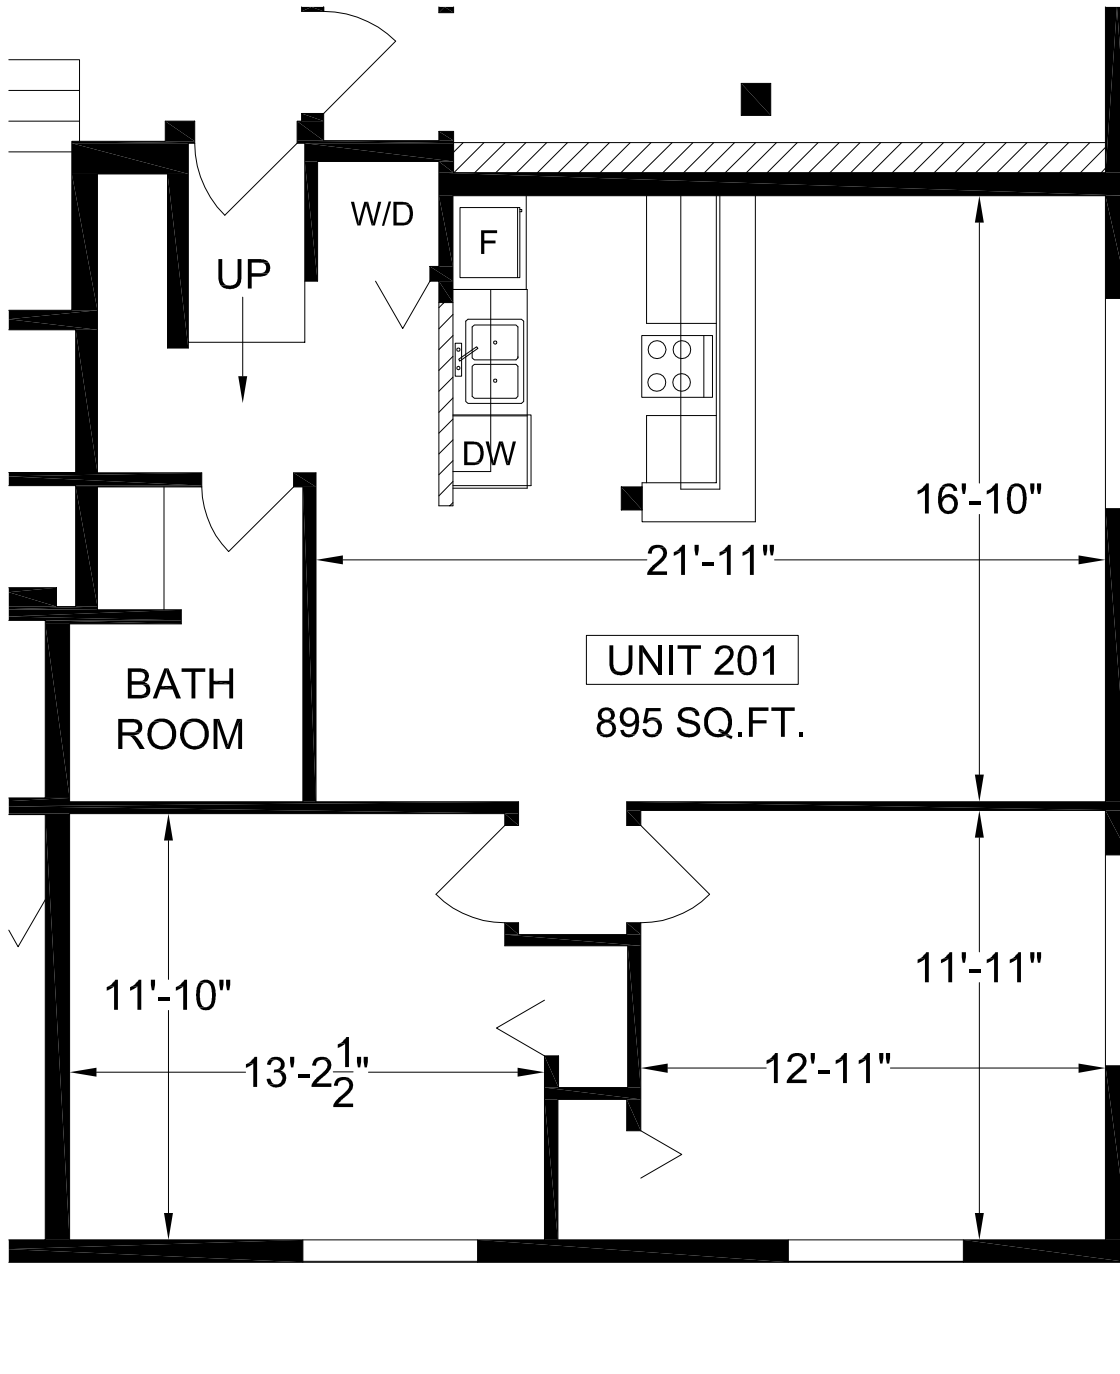

2ND FLOOR  
493 BURNSIDE E. ROAD  
VICTORIA BC

PREPARED FOR  
MIDTOWN MEWS  
WAI WING MEW AND  
CHEW'S T.V. & STEREO LTD.  
493 BURNSIDE RD  
VICTORIA BC

**M** MEASURE MASTERS  
VANCOUVER ISLAND - COMMERCIAL  
3034 WESTDOWNE ROAD  
VICTORIA BC V8R 5G2  
TEL 250 472 2653 FAX 250 472 2683